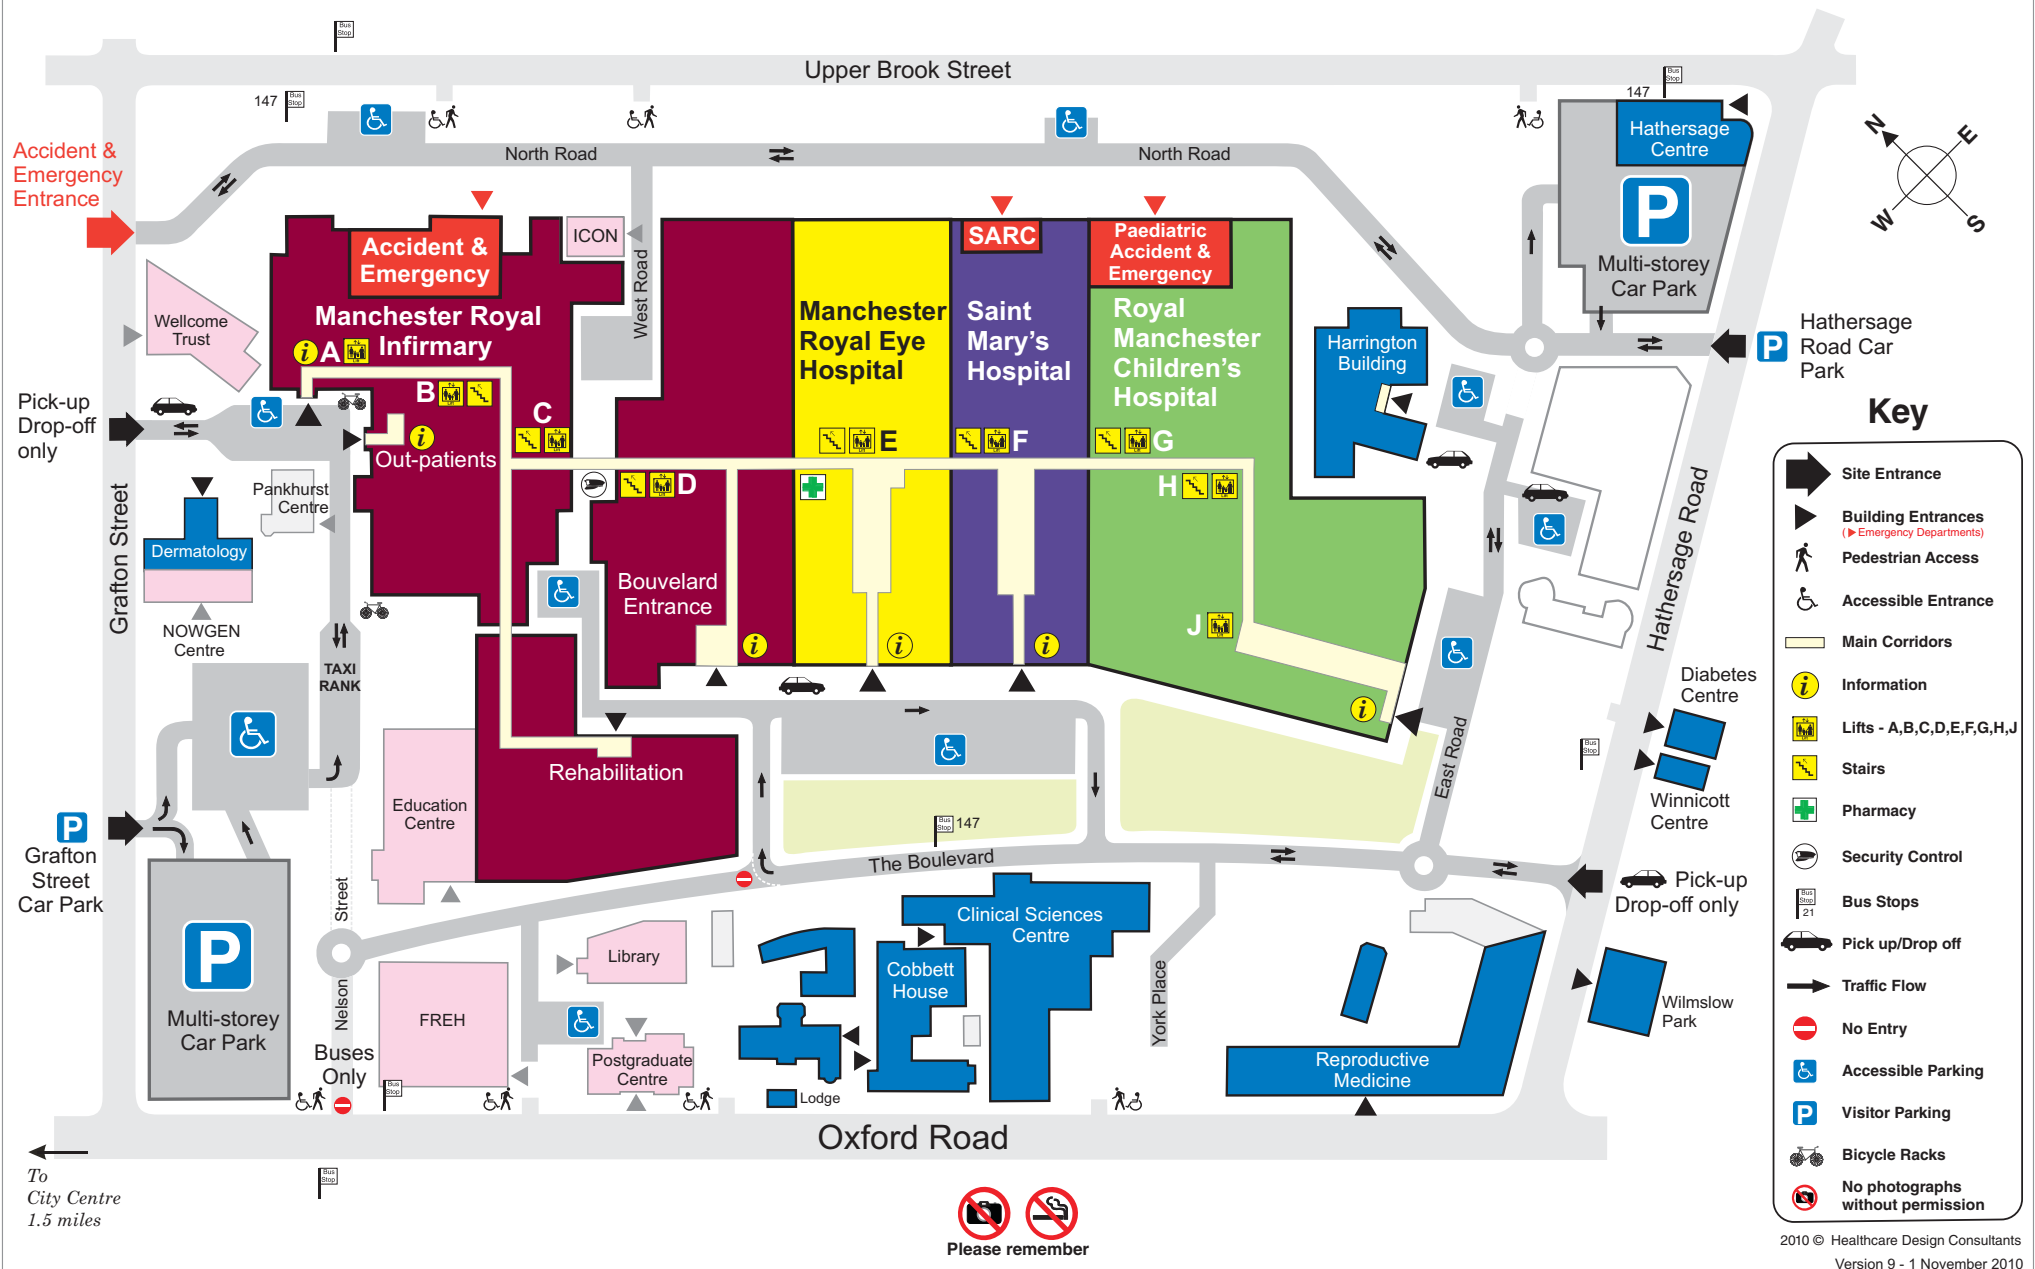

Central Manchester University Hospitals

Central Manchester University Hospitals NHS Foundation Trust, Oxford Road, Manchester M13 9WL. Website: www.cmft.nhs.uk

Tel: 0161 276 1234

- ### Key
- Site Entrance
 - Building Entrances
(▶ Emergency Departments)
 - Pedestrian Access
 - Accessible Entrance
 - Main Corridors
 - Information
 - Lifts - A,B,C,D,E,F,G,H,I,J
 - Stairs
 - Pharmacy
 - Security Control
 - Bus Stops
 - Pick up/Drop off
 - Traffic Flow
 - No Entry
 - Accessible Parking
 - Visitor Parking
 - Bicycle Racks
 - No photographs without permission